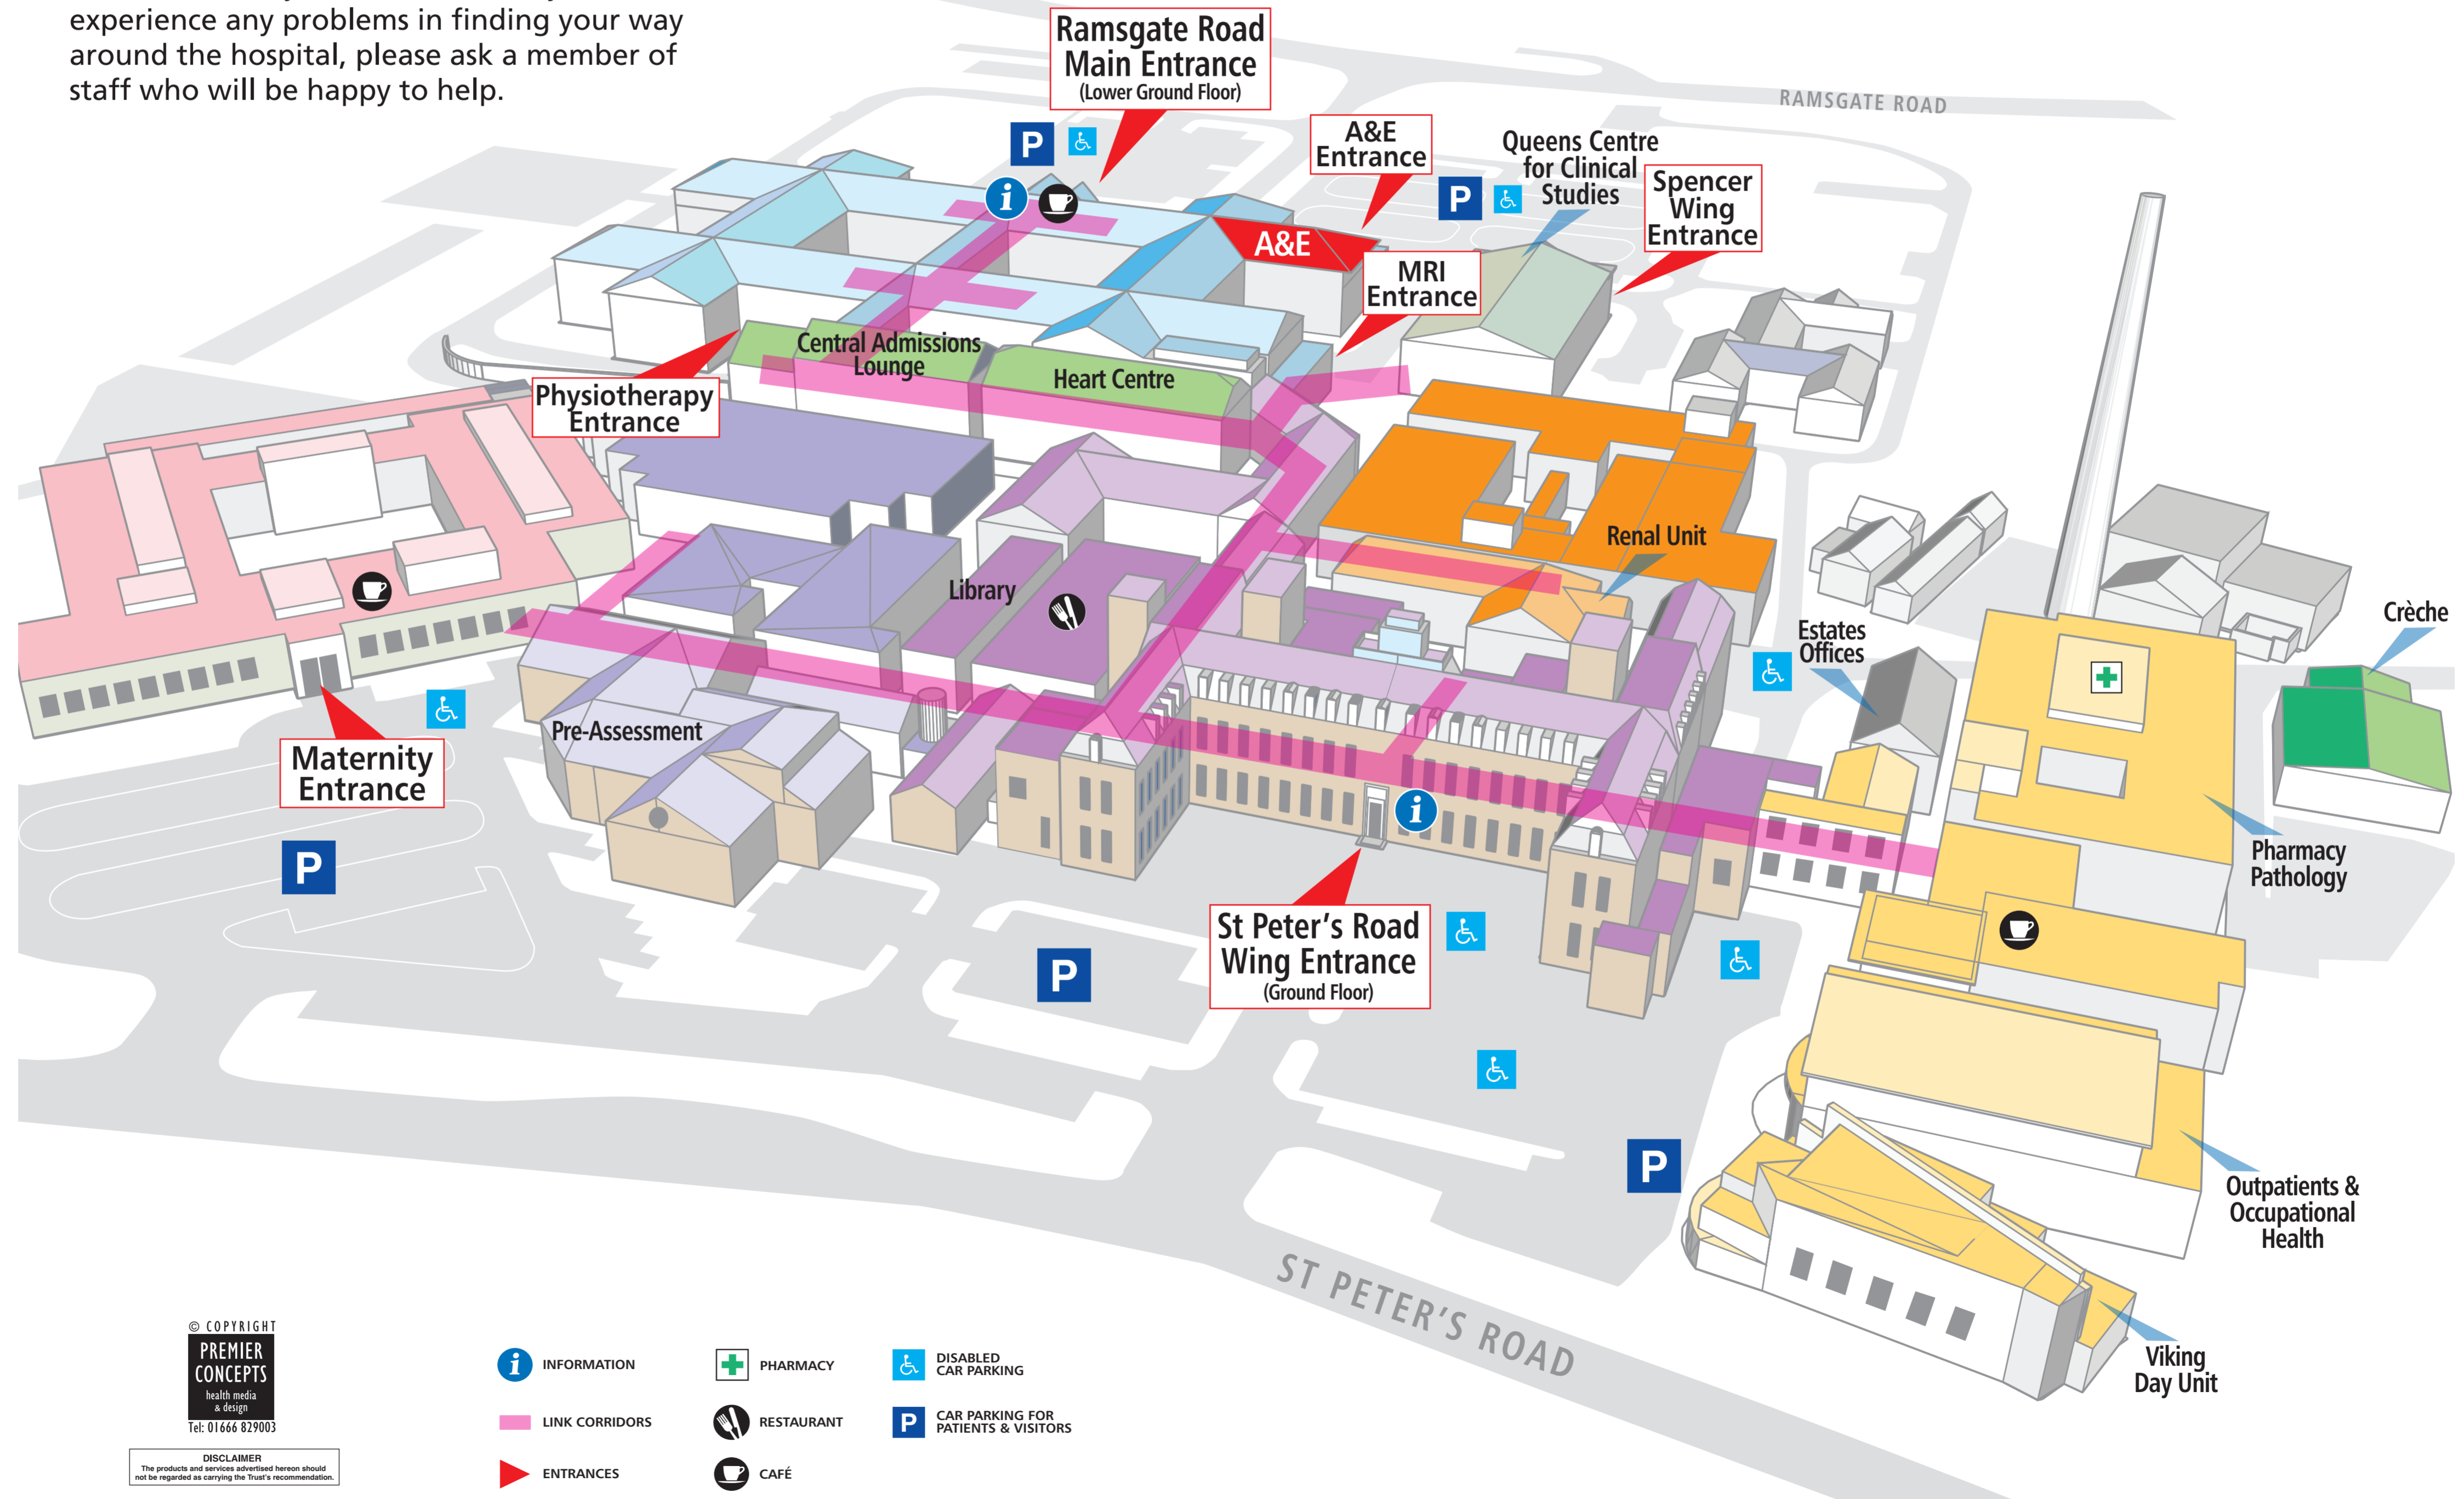

Department	Floor
A&E	LG
Anaesthetics	G
Ante Natal Clinic	G
Audiology	G
Birchington Ward	G
Bishopstone Ward	G
Broadstairs Suite	G
Café	LG
Café	G
Café	G
CCU (Critical Care Unit)	G
Central Admissions Lounge	G
Chapel	LG
Chapel of Rest	LG
Cheerful Sparrows (Male & Female)	G
Clinical Decision Unit (CDU)	LG
Crèche	G
Day Surgery Theatres	1
Day Surgery Ward	1
Deal Ward	G
Dentaline	LG
Diabetes Centre	1
Endoscopy	G
Estates Offices	G
Fordwich Ward	G
Friends Day Hospital	LG
High Dependency Unit (HDU)	G
Heart Centre	G
ITU (Intensive Therapy Unit)	G
Kingsgate Ward	G
Kitchen Block	G
Labour Suite	G
Library	G
Main Reception (Ramsgate Road Wing)	LG
Maternity Reception	G
Medical Imaging (X-Ray)	LG
Medical Records	LG
Minster Ward	LG
Monkton Suite (Fracture Clinic)	LG
MRI Unit	LG
North Foreland Suite	G
Occupational Health	G
Occupational Therapy	LG
Outpatients Dept	G
PALS	LG
Pathology / Blood Tests	G
Pharmacy	LG
Physiotherapy	LG
Pre-Assessment	G
Queens Centre for Clinical Studies	LG
Quex Ward	G
Rainbow Ward	G
Reculver Ward	G
Rehabilitation Gym	G
Renal Unit	G
Restaurant	G
Richborough Ward	G
South East Health	LG
Speech & Language Therapy	G
Spencer Wing (Private Patients Unit)	G
St Augustine's Ward	G
St Margaret's Ward	G
St Nicholas' Suite (Ante Natal Clinic)	G
Theatres	G
Ultrasound	LG
Viking Day Unit	G
Walmer Suite	G
X-Ray	LG

© COPYRIGHT
PREMIER CONCEPTS
health media & design
Tel: 01666 829003

i INFORMATION

+ PHARMACY

♿ DISABLED CAR PARKING

— LINK CORRIDORS

🍴 RESTAURANT

P CAR PARKING FOR PATIENTS & VISITORS

▶ ENTRANCES

☕ CAFE